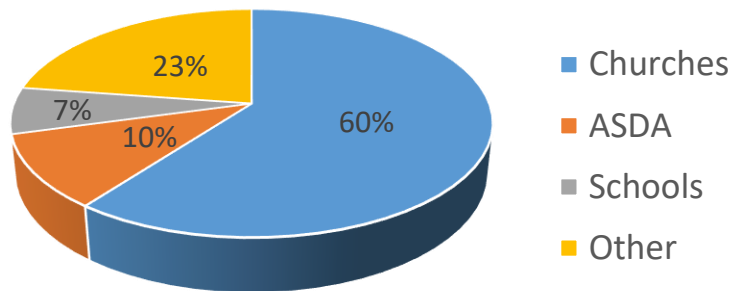

LARNE FOODBANK STATISTICAL INFORMATION 2016 /2017

DONORS REPORT