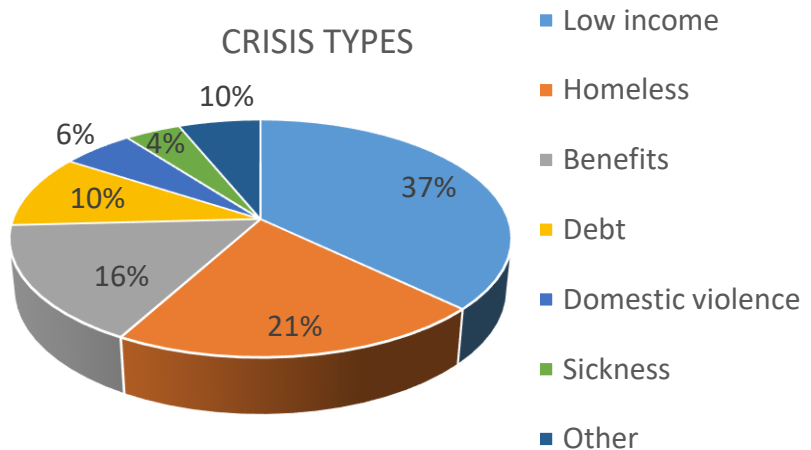

CRISIS TYPES